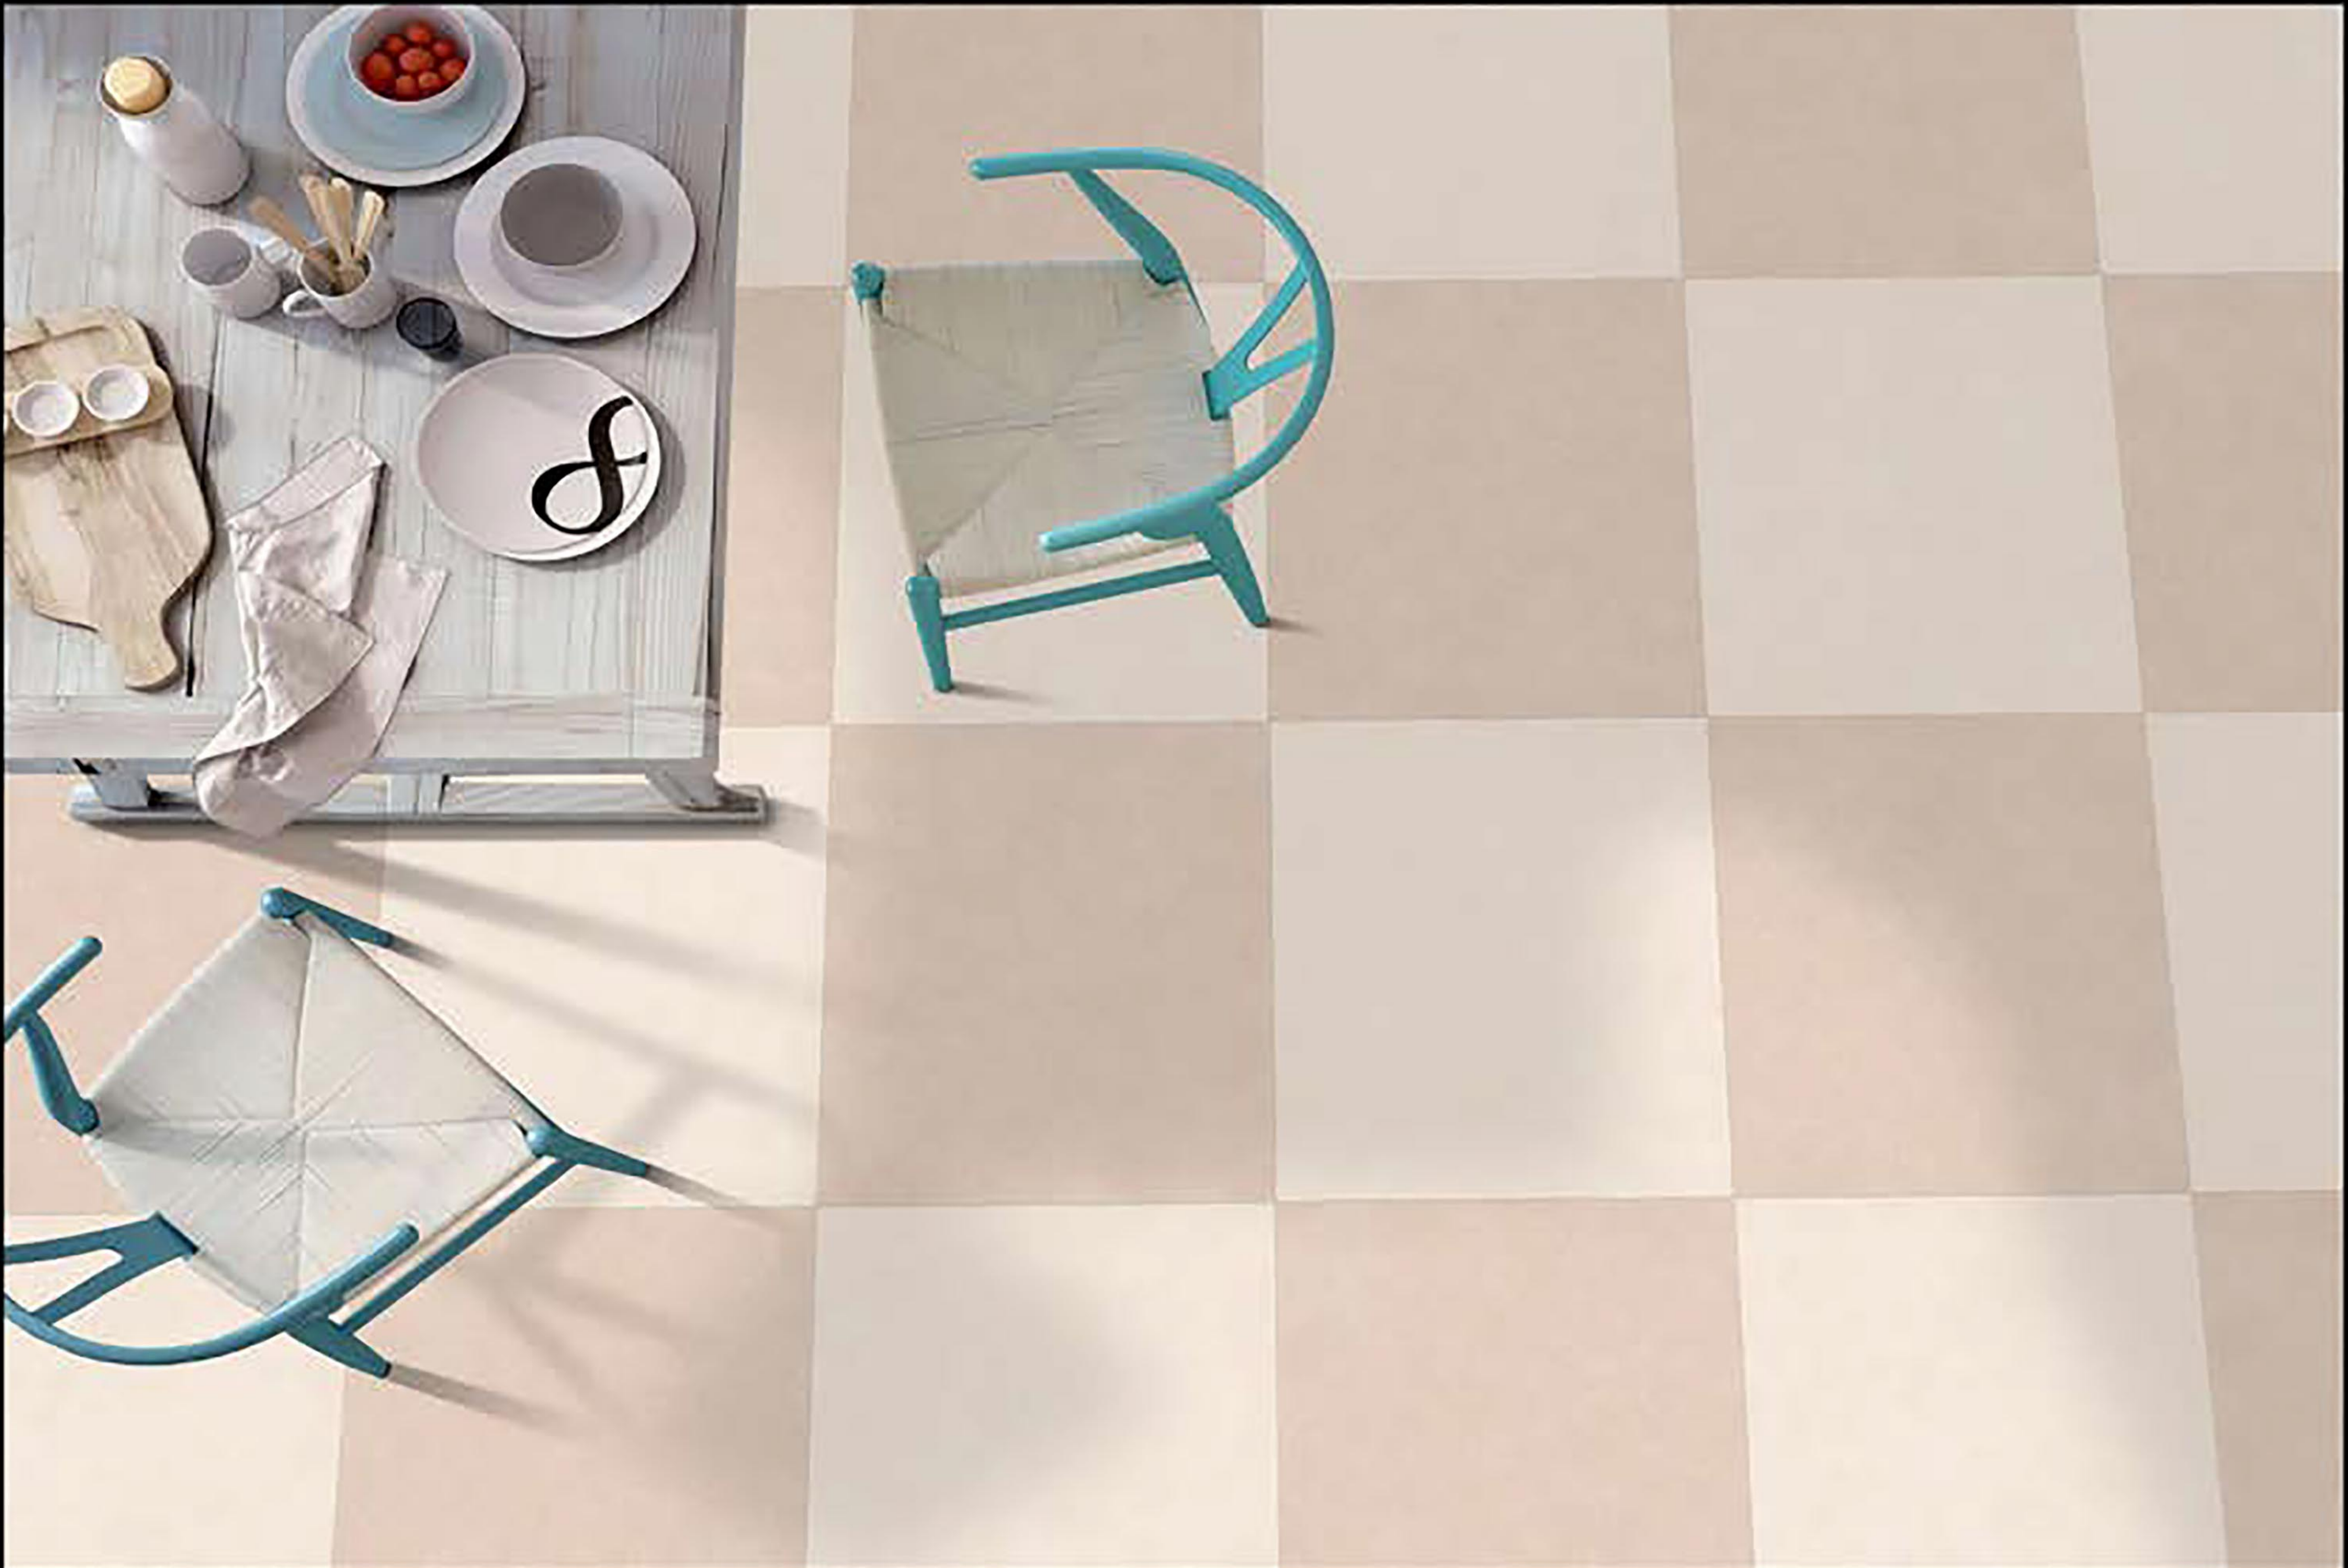

DIGITAL PORCELAIN
600 mm X 600mm
MATT FINISH

LT & DK SERIES

452

453