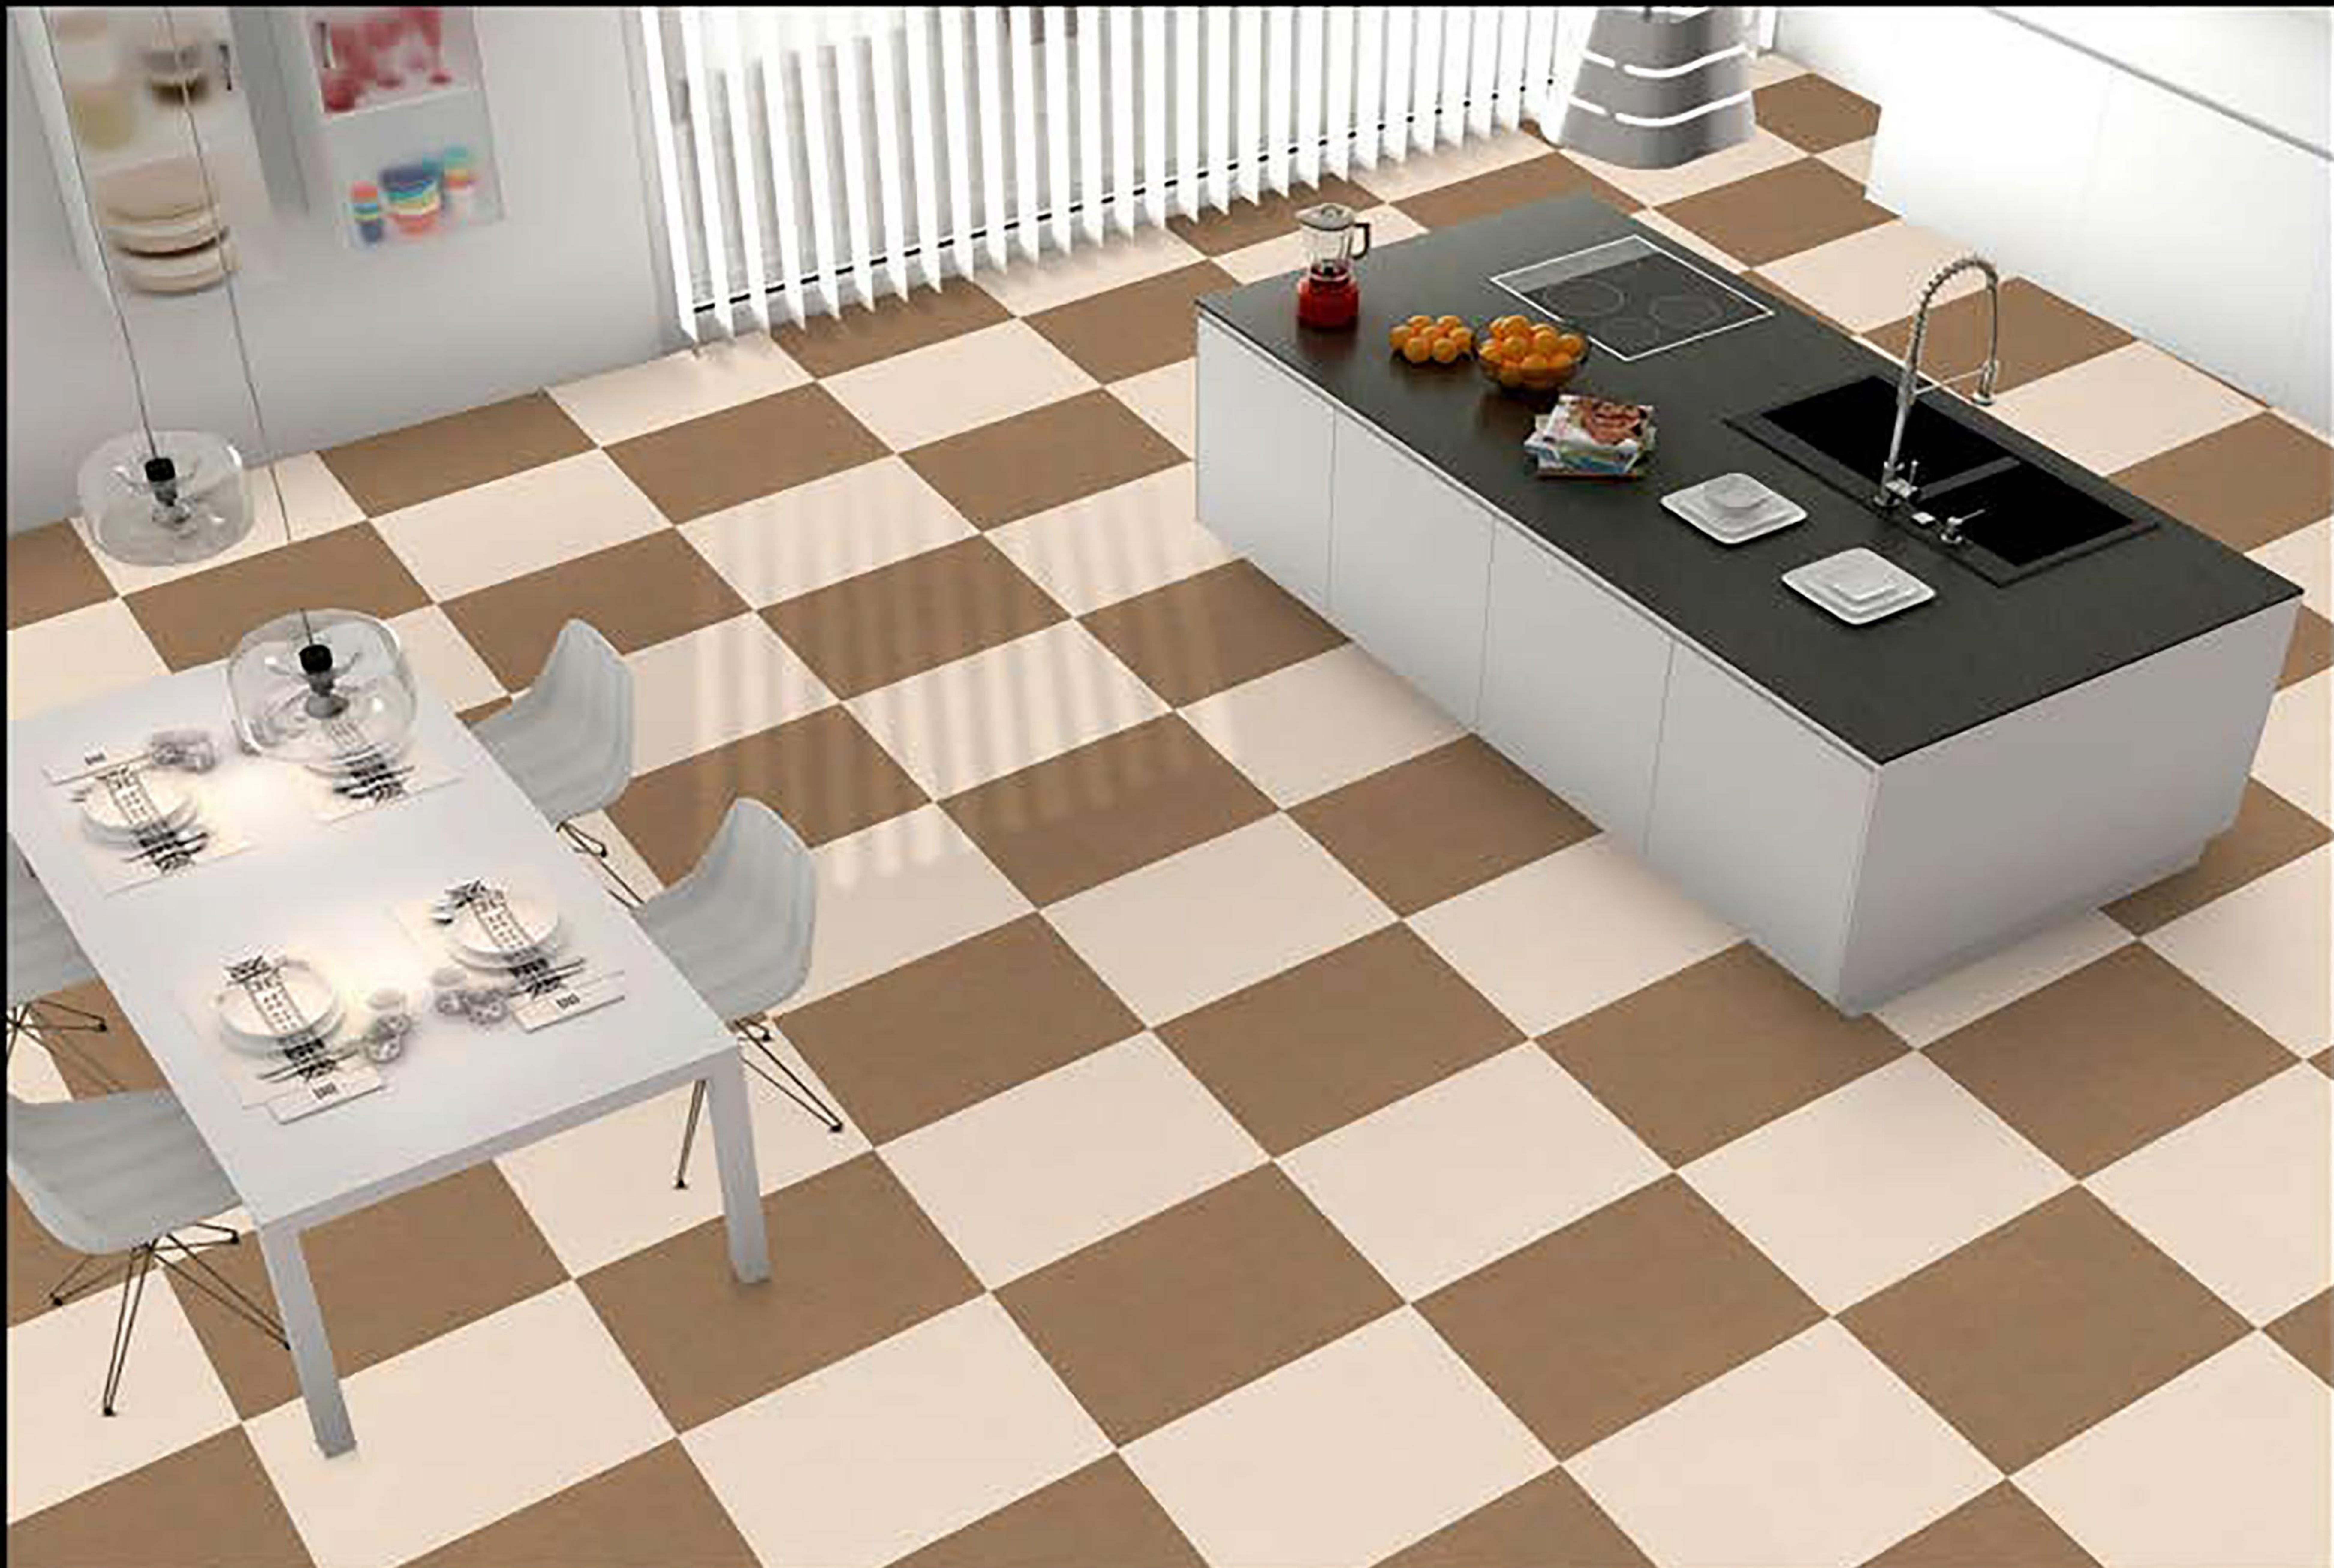

DIGITAL PORCELAIN
600 mm X 600mm
MATT FINISH

LT & DK SERIES

432

433