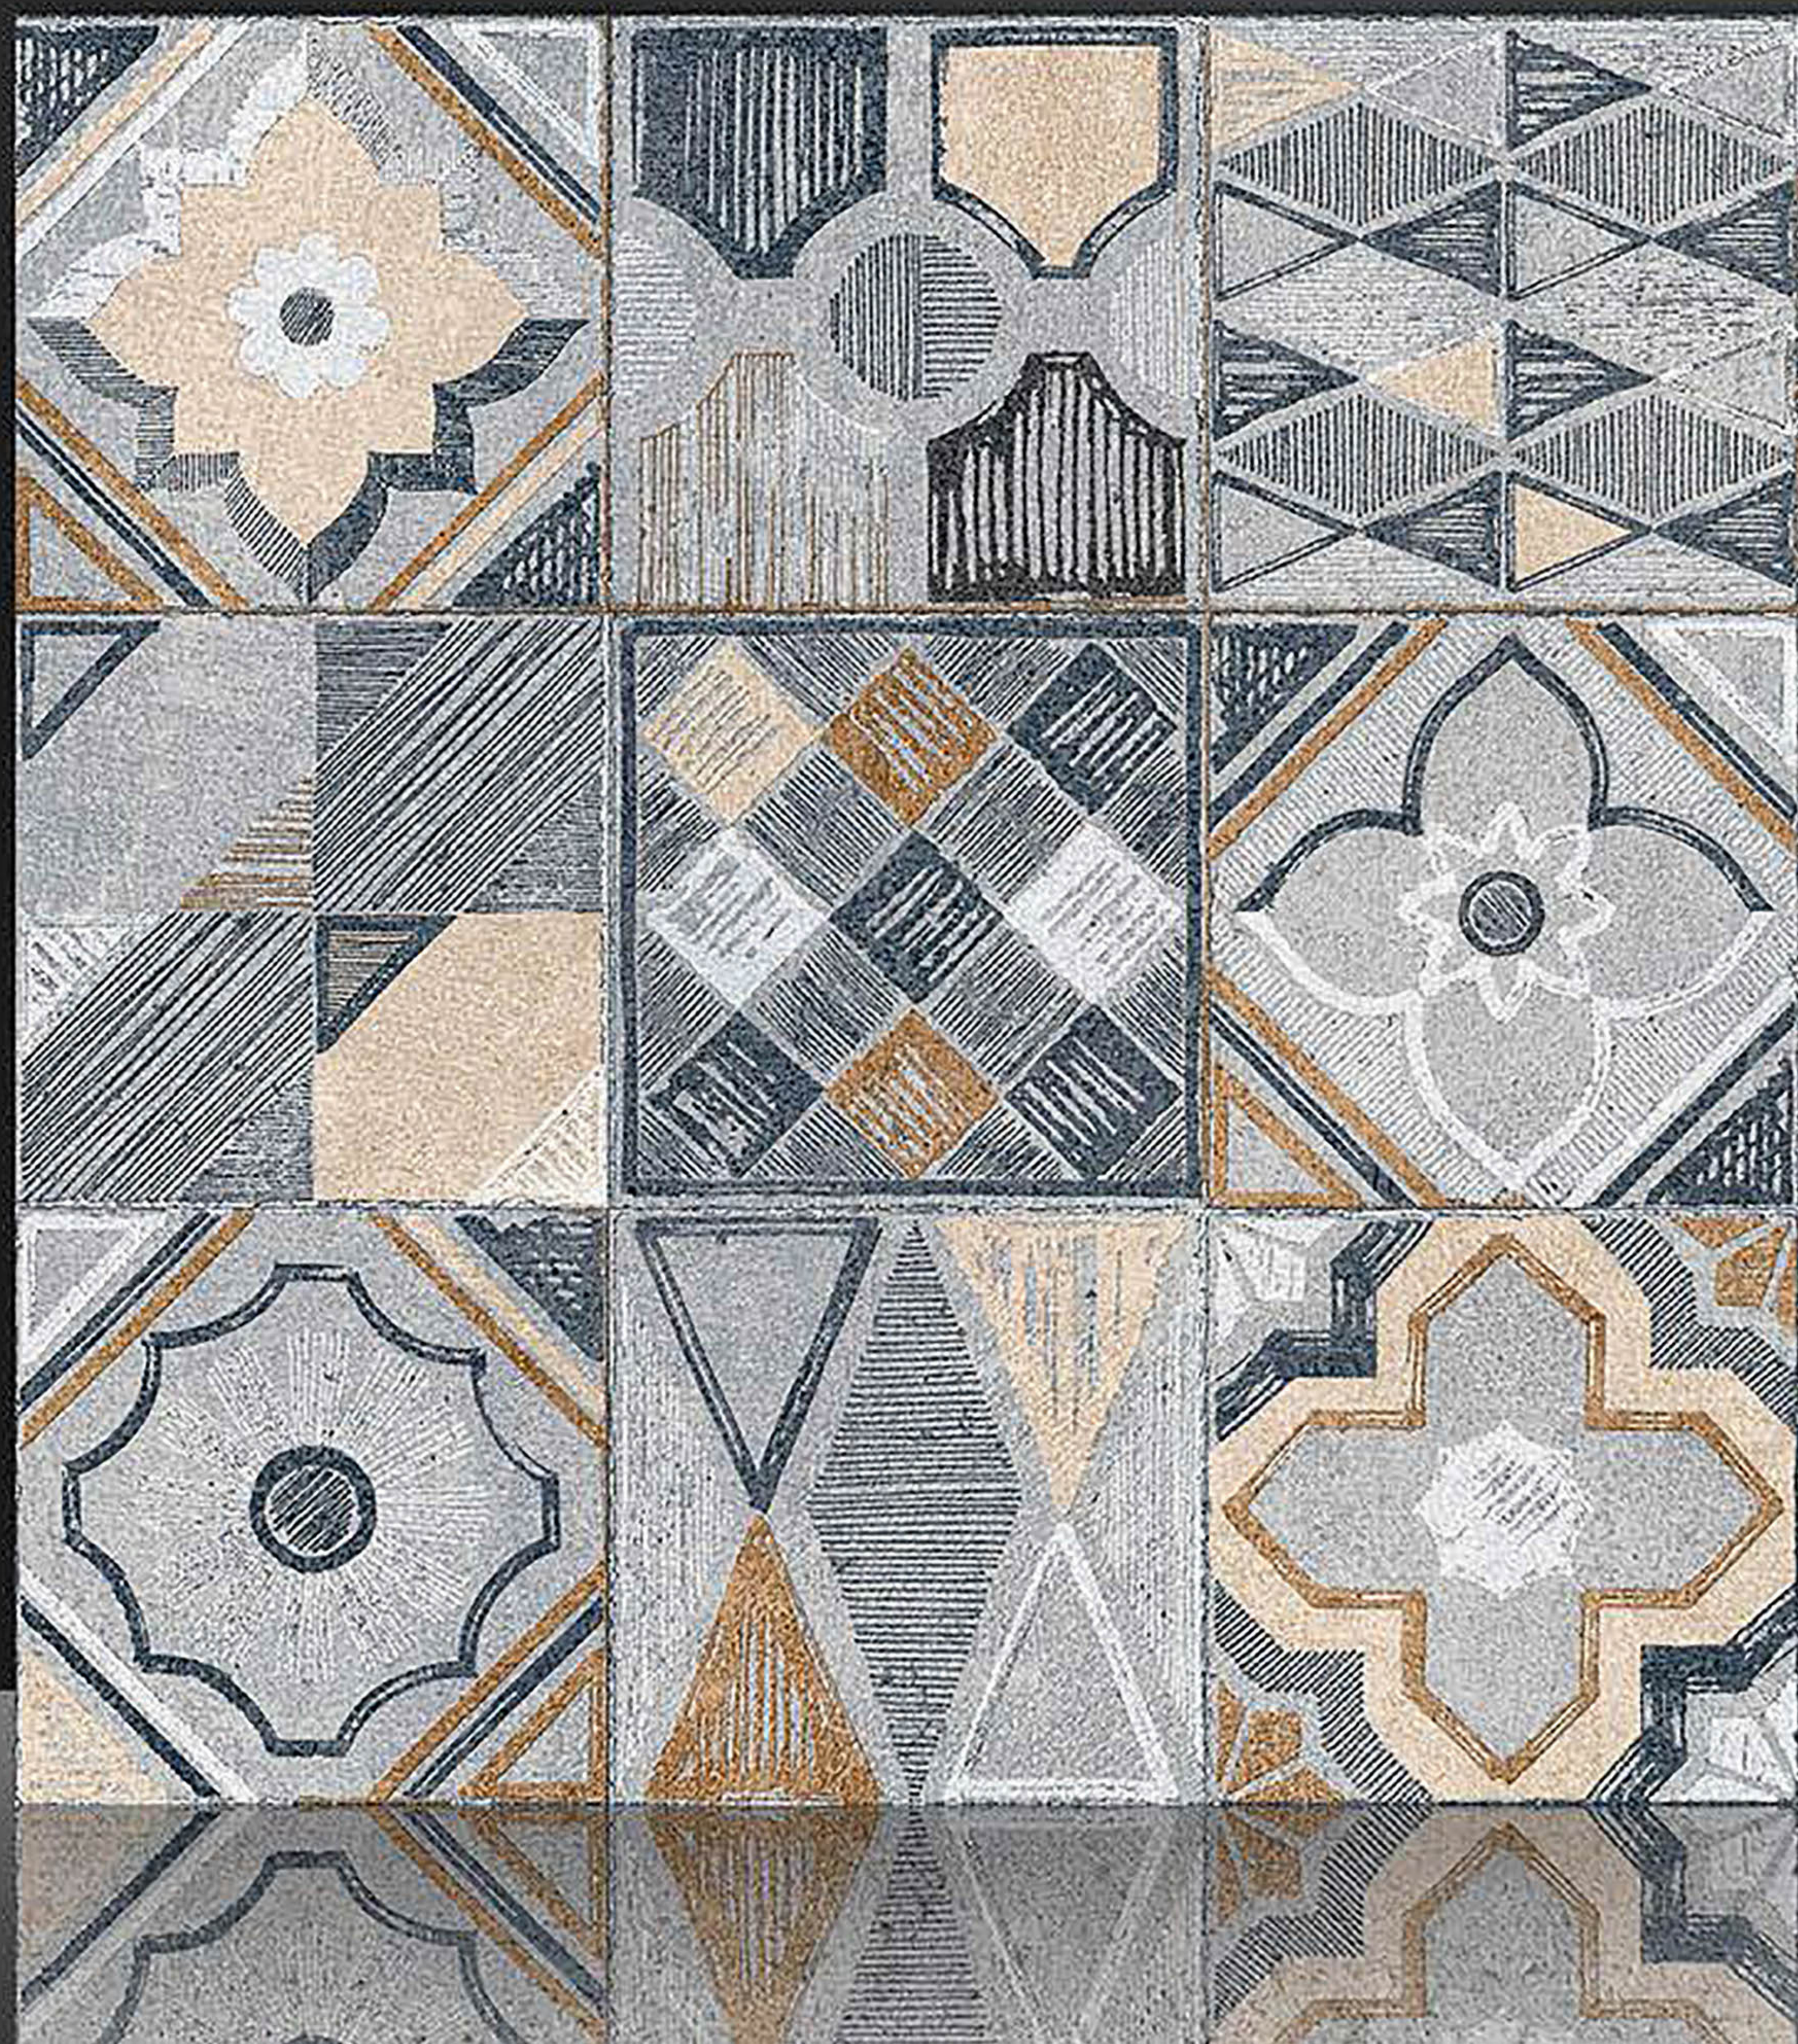

DIGITAL PORCELAIN

600X600 mm

MRN-8111